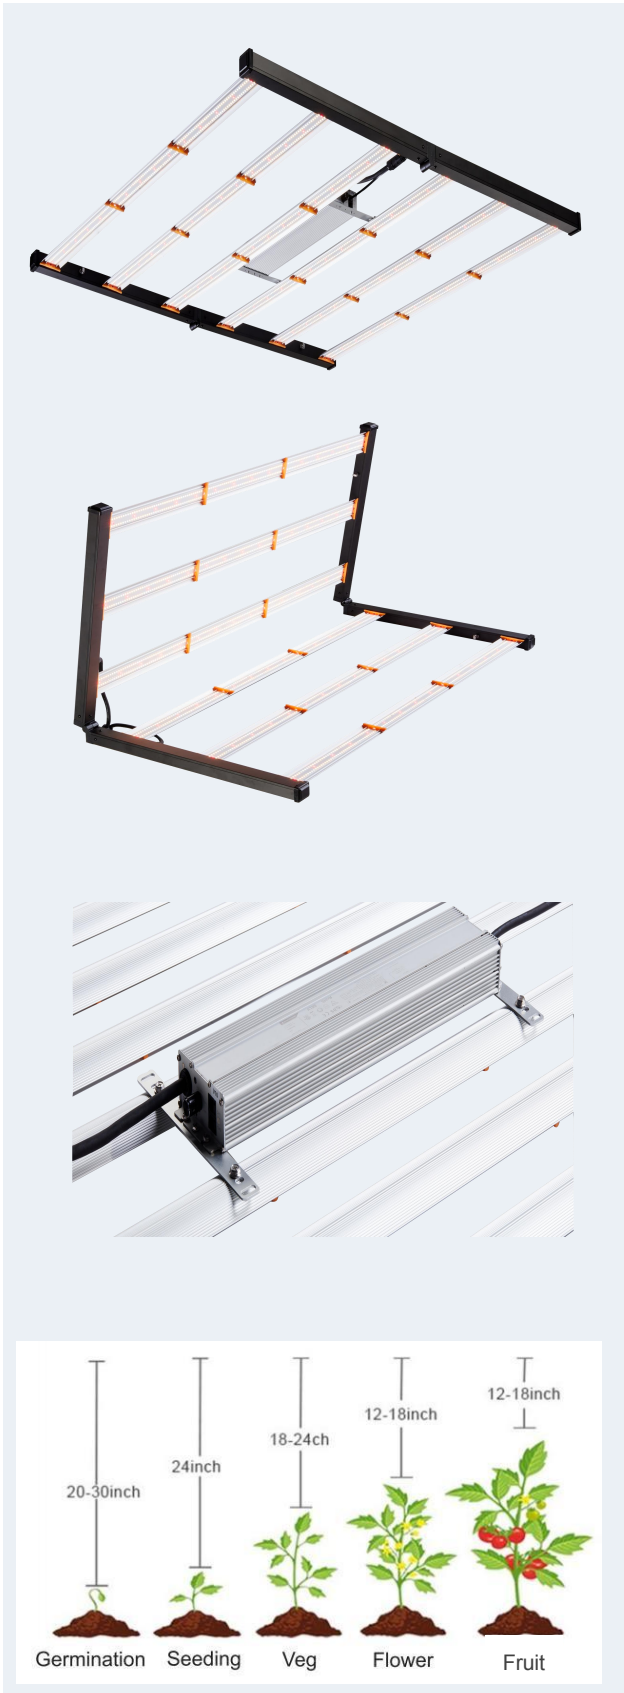

VG-650

LED GROW LIGHT 6 Bars

High-yield Indoor Cannabis Veg+flowering LED Lighting Solution

VG-650

LED GROW LIGHT 6 BARS

High-yield Indoor Cannabis Veg+flowering LED Lighting Solution

Spectral Distribution

Description

This model is a high efficiency FULL spectrum lighting solution for indoor cannabis cultivation with the high yield performance.

Model No.	VG-650-1
Light Source	Samsung / Osram / Seoul
Spectrum	Full Spectrum
PPF	1690 $\mu\text{mol/s}$
Efficacy	2.6 $\mu\text{mol/J}$
Input Voltage	AC100 ~ 277V
Input Current	6.5 A ~ 2.35 A
Frequency	50/60 Hz
Input Power	650 W
Fixture Dimensions	1165*1145*80 mm
Weight	N.G 9.62 kg/ G.W 12.18 kg
Temperature Ambient	95°F/35°C
Mounting Height	$\geq 12"$ Above Canopy
Thermal Management	Passive
External Control signal	0-10 V
Dimming Option	0%/25%/50%/75%/100%/ EXT
Light Distribution	120°
Lifetime	$\geq 50,000$ hrs
Power factor	≥ 0.95
Waterproof Rate	IP65
Warranty	5-years warranty

Summary

Assembly Instructions

- 1**

Mounting the fixture with four lance hangers are securely snapped in the LED fixtures' s four hooks,

- 2**

Use two people to lift the LED fixture to snap together or wrap the hangers to the strong enough support structures. And hang the four lance hangers to get a balanced LED fixture.