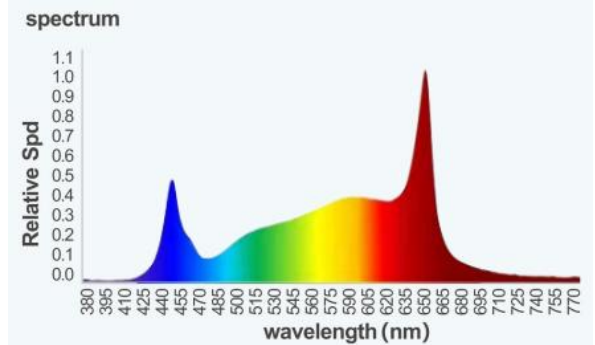

VG-650

LED GROW LIGHT 6 Bars

High-yield Indoor Cannabis Veg+flowering LED Lighting Solution

VG-650

LED GROW LIGHT 6 BARS

High-yield Indoor Cannabis Veg+flowering LED Lighting Solution

Spectral Distribution

Description

This model is a high efficiency FULL spectrum lighting solution for indoor cannabis cultivation with the high yield performance.

Model No.	VG-650-1
Light Source	Samsung / Osram / Seoul
Spectrum	Full Spectrum
PPF	1690 $\mu\text{mol/s}$
Efficacy	2.6 $\mu\text{mol/J}$
Input Voltage	AC100 ~ 277V
Input Current	6.5 A ~ 2.35 A
Frequency	50/60 Hz
Input Power	650 W
Fixture Dimensions	1165*1145*80 mm
Weight	N.G 9.62 kg/ G.W 12.18 kg
Temperature Ambient	95°F/35°C
Mounting Height	$\geq 12"$ Above Canopy
Thermal Management	Passive
External Control signal	0-10 V
Dimming Option	0%/25%/50%/75%/100%/ EXT
Light Distribution	120°
Lifetime	$\geq 50,000$ hrs
Power factor	≥ 0.95
Waterproof Rate	IP65
Warranty	5-years warranty