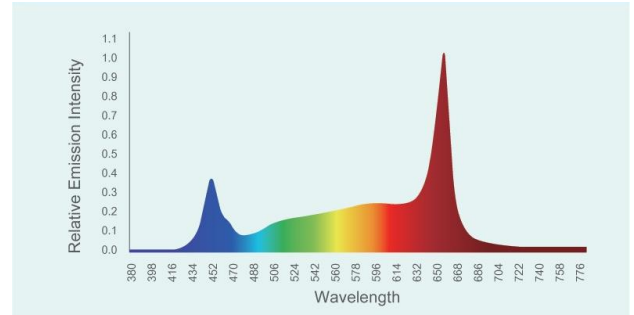

## LED GROW LIGHT 10 Bars

LED Grow Lights For Flowering Stage

### Spectral Distribution

Model No.	VG-1000PRO-1
Light Source	Samsung / Osram / Seoul
Spectrum	Full Spectrum for flowering
PPF	2751 $\mu\text{mol/s}$
Efficacy	2.71 $\mu\text{mol/J}$
Input Voltage	AC 100 ~ 277V
Input Current	10.0A ~3.60A
Frequency	50/60 Hz
Input Power	1000W
Fixture Dimensions	1165*1145*80 mm
Weight	N.G12.2 kg/ G.W 14.83kg
Temperature Ambient	$\leq 95^{\circ}\text{F}/35^{\circ}\text{C}$
Mounting Height	$\geq 16"$ Above Canopy
Thermal Management	Passive
External Control signal	0-10v
Dimming Option	0%/25%/50%/75%/ 100%/ EXT
Light Distribution	120°
Lifetime	$\geq 50,000$ hrs
Power factor	$\geq 0.95$
Waterproof Rate	IP65
Warranty	5-years warranty