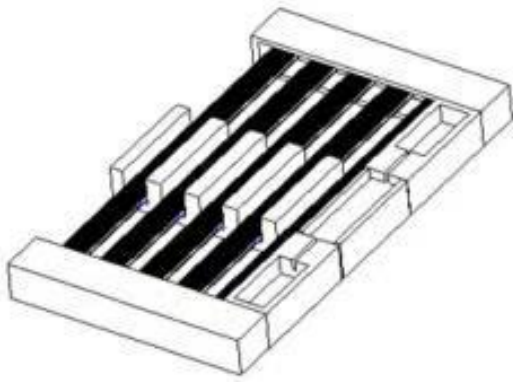

Packaging Information

Carton Size	G.W/Carton	Quantity/Carton
1255*120*685mm	14.83 kg	1 pcs

Any Questions & Any Needs, Please Contact Us

+86-755-27800561

Info@sz-vaner.com