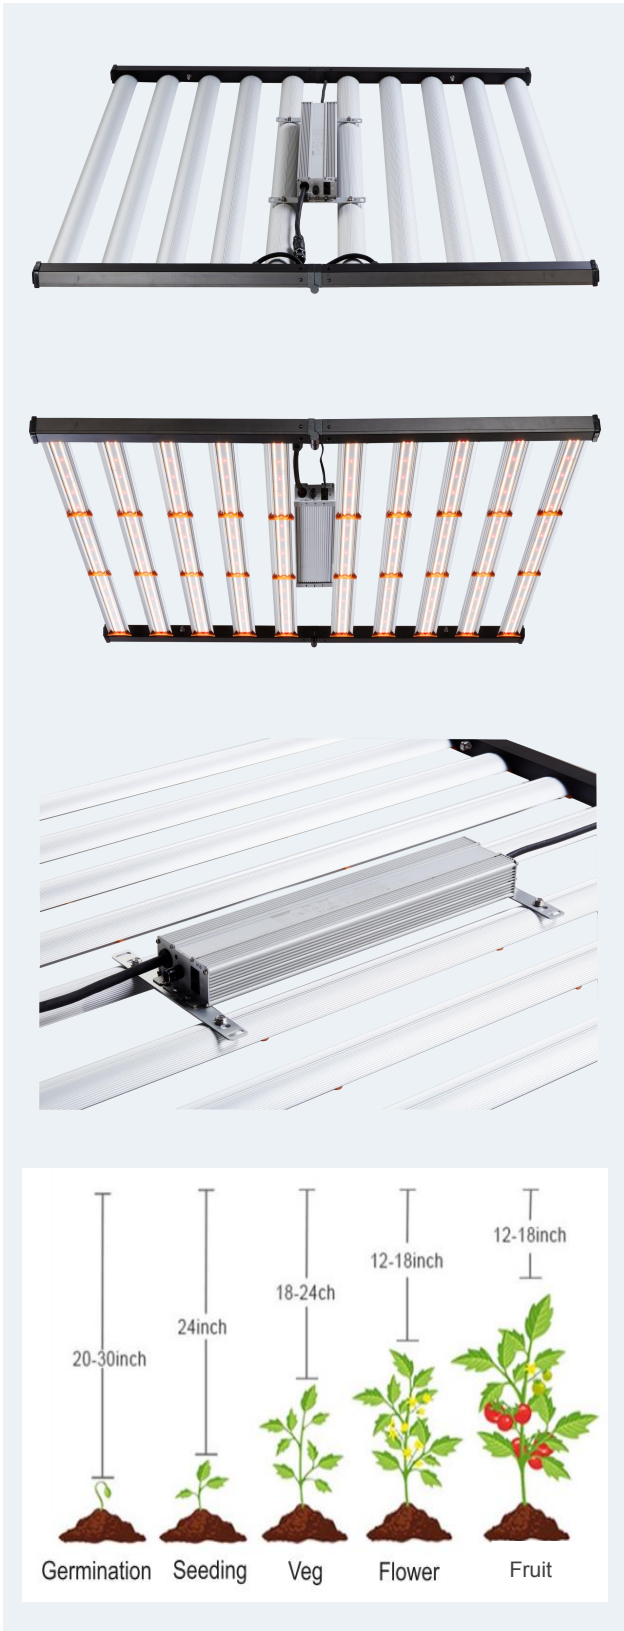

Summary

Assembly Instructions

1. **1**

   Mounting the fixture with four lance hangers are securely snapped in the LED fixtures' s four hooks
2. **2**

   Use two people to lift the LED fixture to snap together or wrap the hangers to the strong enough support structures. And hang the four lance hangers to get a balanced LED fixture.
3. **3**

   The steel rope can wrap more coils to adjust the LED fixture to get the proper height.
4. **4**

   Another mounting way is shown as picture.