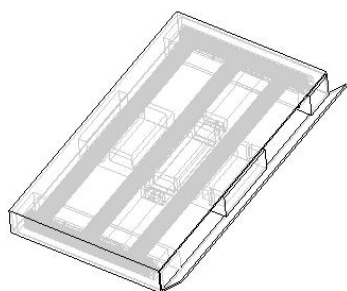

Spectral Distribution

Model No.	VG-650Pro
Light Source	Samsung / Osram / Seoul
Spectrum	Full Spectrum
PPF	1807 $\mu\text{mol/s}$
Efficacy	2.78 $\mu\text{mol/J}$
Input Voltage	AC100 ~ 277V
Input Current	6.5 A ~ 2.35 A
Frequency	50/60 Hz
Input Power	650 W
Fixture Dimensions	1165*1145*80 mm
Weight	N.G 9.62 kg/ G.W 12.18 kg
Temperature Ambient	95°F/35°C
Mounting Height	$\geq 12"$ Above Canopy
Thermal Management	Passive
External Control signal	0-10 V
Dimming Option	0%/25%/50%/75%/100%/ EXT
Light Distribution	120°
Lifetime	$\geq 50,000$ hrs
Power factor	≥ 0.95
Waterproof Rate	IP65
Warranty	5-years warranty

Summary

Assembly Instructions

- 1**

Mounting the fixture with four lance hangers are securely snapped in the LED fixtures' s four hooks,

- 2**

Use two people to lift the LED fixture to snap together or wrap the hangers to the strong enough support structures. And hang the four lance hangers to get a balanced LED fixture.

- 3**

The steel rope can wrap more coils to adjust the LED fixture to get the proper height.

- 4**

Another mounting way is shown as picture.

Packaging Information

Carton Size	G.W./Carton	Quantity/Carton
1255*120*685mm	12.18 kg	1 pcs