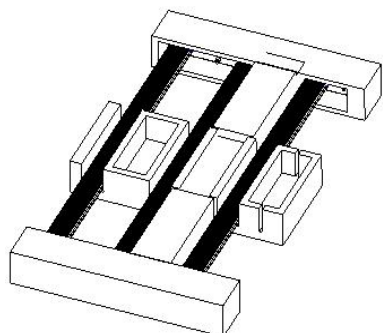

Spectral Distribution

Model No.	VG-650Pro
Light Source	Samsung / Osram / Seoul
Spectrum	Full Spectrum
PPF	1807 $\mu\text{mol/s}$
Efficacy	2.78 $\mu\text{mol/J}$
Input Voltage	AC100 ~ 277V
Input Current	6.5 A ~ 2.35 A
Frequency	50/60 Hz
Input Power	650 W
Fixture Dimensions	1165*1145*80 mm
Weight	N.G 9.62 kg/ G.W 12.18 kg
Temperature Ambient	95°F/35°C
Mounting Height	$\geq 12"$ Above Canopy
Thermal Management	Passive
External Control signal	0-10 V
Dimming Option	0%/25%/50%/75%/100%/ EXT
Light Distribution	120°
Lifetime	$\geq 50,000$ hrs
Power factor	≥ 0.95
Waterproof Rate	IP65
Warranty	5-years warranty

Summary

Assembly Instructions

- 1**

Mounting the fixture with four lance hangers are securely snapped in the LED fixtures' s four hooks,

- 2**

Use two people to lift the LED fixture to snap together or wrap the hangers to the strong enough support structures. And hang the four lance hangers to get a balanced LED fixture.

- 3**

The steel rope can wrap more coils to adjust the LED fixture to get the proper height.

- 4**

Another mounting way is shown as picture.

Packaging Information

Carton Size	G.W./Carton	Quantity/Carton
1255*120*685mm	12.18 kg	1 pcs