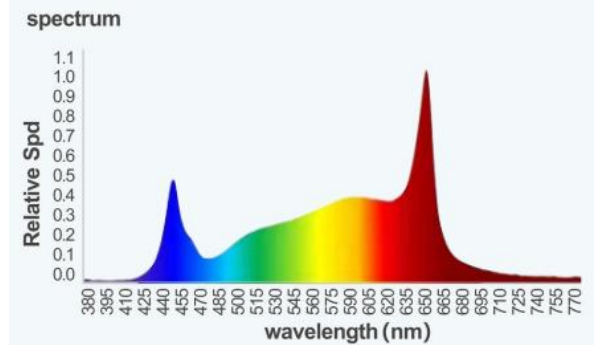

VG-650Pro

LED GROW LIGHT 6 Bars

Best commercial LED grow light solution for Flowering use only

VG-650Pro

LED GROW LIGHT 6 BARS

Best commercial LED grow light solution for Flowering use only

Description

Best Bloom Fixtures For Monster Yields,
Yields up to 3.6-4.0lbs.

Spectral Distribution

Model No.	VG-650Pro
Light Source	Samsung / Osram / Seoul
Spectrum	Full Spectrum
PPF	1807 $\mu\text{mol/s}$
Efficacy	2.78 $\mu\text{mol/J}$
Input Voltage	AC100 ~ 277V
Input Current	6.5 A ~ 2.35 A
Frequency	50/60 Hz
Input Power	650 W
Fixture Dimensions	1165*1145*80 mm
Weight	N.G 9.62 kg/ G.W 12.18 kg
Temperature Ambient	95°F/35°C
Mounting Height	$\geq 12"$ Above Canopy
Thermal Management	Passive
External Control signal	0-10 V
Dimming Option	0%/25%/50%/75%/100%/ EXT
Light Distribution	120°
Lifetime	$\geq 50,000$ hrs
Power factor	≥ 0.95
Waterproof Rate	IP65
Warranty	5-years warranty