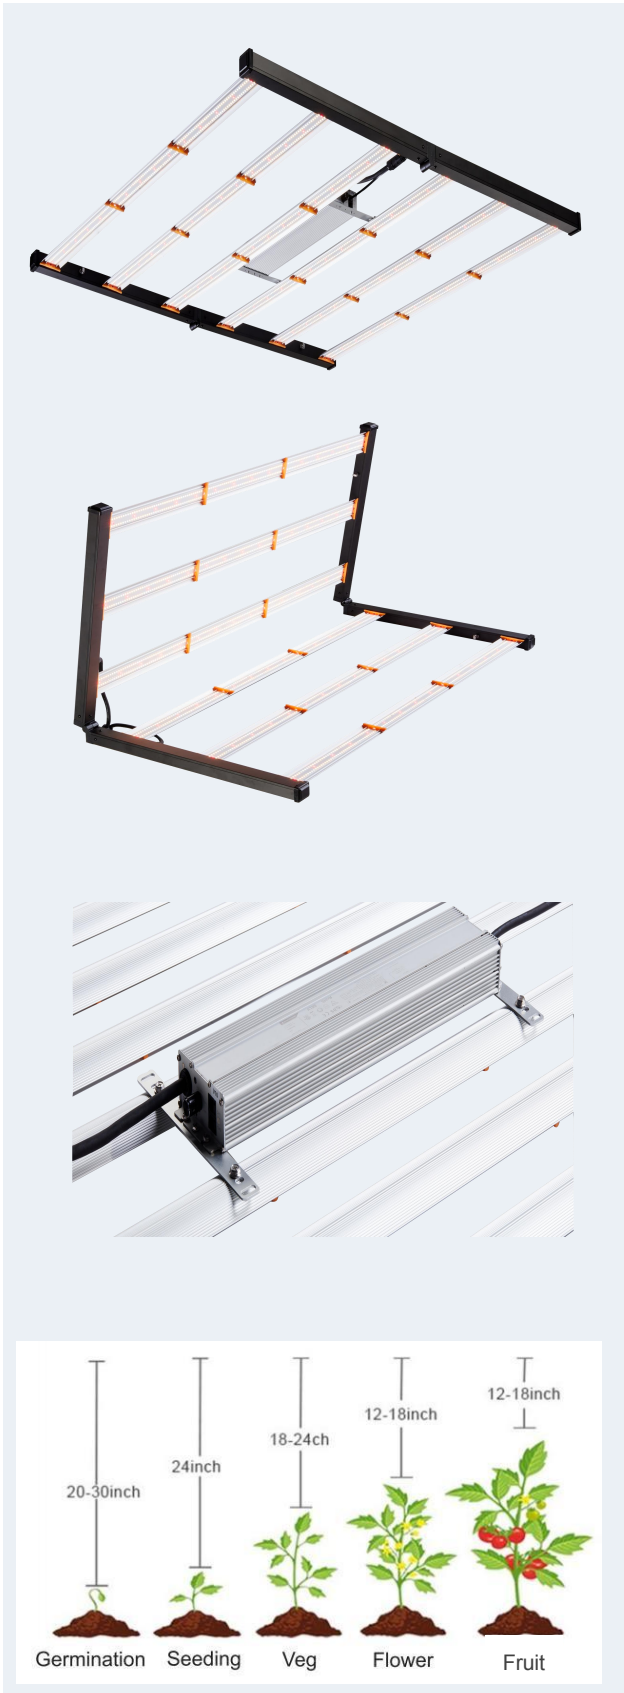

VG-650Pro

LED GROW LIGHT 6 Bars

Best commercial LED grow light solution for Flowering use only

VG-650Pro

LED GROW LIGHT 6 BARS

Best commercial LED grow light solution for Flowering use only

Description

Best Bloom Fixtures For Monster Yields,
Yields up to 3.6-4.0lbs.

Spectral Distribution

Model No.	VG-650Pro
Light Source	Samsung / Osram / Seoul
Spectrum	Full Spectrum
PPF	1807 $\mu\text{mol/s}$
Efficacy	2.78 $\mu\text{mol/J}$
Input Voltage	AC100 ~ 277V
Input Current	6.5 A ~ 2.35 A
Frequency	50/60 Hz
Input Power	650 W
Fixture Dimensions	1165*1145*80 mm
Weight	N.G 9.62 kg/ G.W 12.18 kg
Temperature Ambient	95°F/35°C
Mounting Height	$\geq 12"$ Above Canopy
Thermal Management	Passive
External Control signal	0-10 V
Dimming Option	0%/25%/50%/75%/100%/ EXT
Light Distribution	120°
Lifetime	$\geq 50,000$ hrs
Power factor	≥ 0.95
Waterproof Rate	IP65
Warranty	5-years warranty

Summary

Assembly Instructions

- 1**

Mounting the fixture with four lance hangers are securely snapped in the LED fixtures' s four hooks,

- 2**

Use two people to lift the LED fixture to snap together or wrap the hangers to the strong enough support structures. And hang the four lance hangers to get a balanced LED fixture.

- 3**

The steel rope can wrap more coils to adjust the LED fixture to get the proper height.

- 4**

Another mounting way is shown as picture.

Packaging Information

Carton Size	G.W./Carton	Quantity/Carton
1255*120*685mm	12.18 kg	1 pcs