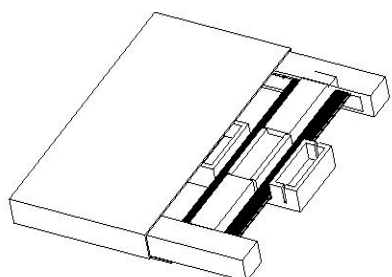

Spectral Distribution

Model No.	VG-650Pro
Light Source	Samsung / Osram / Seoul
Spectrum	Full Spectrum
PPF	1807 $\mu\text{mol/s}$
Efficacy	2.78 $\mu\text{mol/J}$
Input Voltage	AC100 ~ 277V
Input Current	6.5 A ~ 2.35 A
Frequency	50/60 Hz
Input Power	650 W
Fixture Dimensions	1165*1145*80 mm
Weight	N.G 9.62 kg/ G.W 12.18 kg
Temperature Ambient	95°F/35°C
Mounting Height	$\geq 12"$ Above Canopy
Thermal Management	Passive
External Control signal	0-10 V
Dimming Option	0%/25%/50%/75%/100%/ EXT
Light Distribution	120°
Lifetime	$\geq 50,000$ hrs
Power factor	≥ 0.95
Waterproof Rate	IP65
Warranty	5-years warranty

Summary

Assembly Instructions

- 1**

Mounting the fixture with four lance hangers are securely snapped in the LED fixtures' s four hooks,

- 2**

Use two people to lift the LED fixture to snap together or wrap the hangers to the strong enough support structures. And hang the four lance hangers to get a balanced LED fixture.

- 3**

The steel rope can wrap more coils to adjust the LED fixture to get the proper height.

- 4**

Another mounting way is shown as picture.

Packaging Information

Carton Size	G.W./Carton	Quantity/Carton
1255*120*685mm	12.18 kg	1 pcs