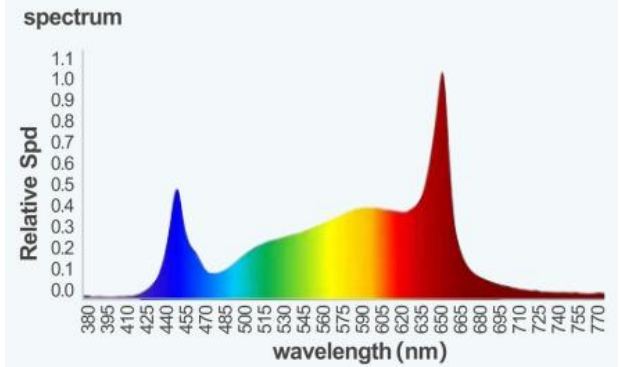

VG-850-1

LED GROW LIGHT 8 BARS

High-yield Indoor Cannabis Veg+flowering LED Lighting Solution

VG-850-1

LED GROW LIGHT 8 BARS

High-yield Indoor Cannabis Veg+flowering LED Lighting Solution

Description

The VG-850 is 8 bars, foldable LED producing 2210 $\mu\text{mol/s}$ with an efficiency of 2.6 $\mu\text{mol/j}$. Maximize your yields and profits.

Spectral Distribution

Model No.	VG-850-1
Light Source	Samsung / Osram / Seoul
Spectrum	Full Spectrum
PPF	2210 $\mu\text{mol/s}$
Efficacy	2.6 $\mu\text{mol/J}$
Input Voltage	AC 100 ~ 277V
Input Current	8.5 A ~ 3.07 A
Frequency	50/60 Hz
Input Power	850 W
Fixture Dimensions	1165*1145*80 mm
Weight	N.G 9.81 kg / G.W 12.31 kg
Temperature Ambient	$\leq 95^{\circ}\text{F}/35^{\circ}\text{C}$
Mounting Height	$\geq 12"$ Above Canopy
Thermal Management	Passive
External Control signal	0-10v
Dimming Option	0%/25%/50%/75%/ 100%/ EXT
Light Distribution	120°
Lifetime	$\geq 50,000$ hrs
Power factor	≥ 0.95
Waterproof Rate	IP65
Warranty	5-years warranty